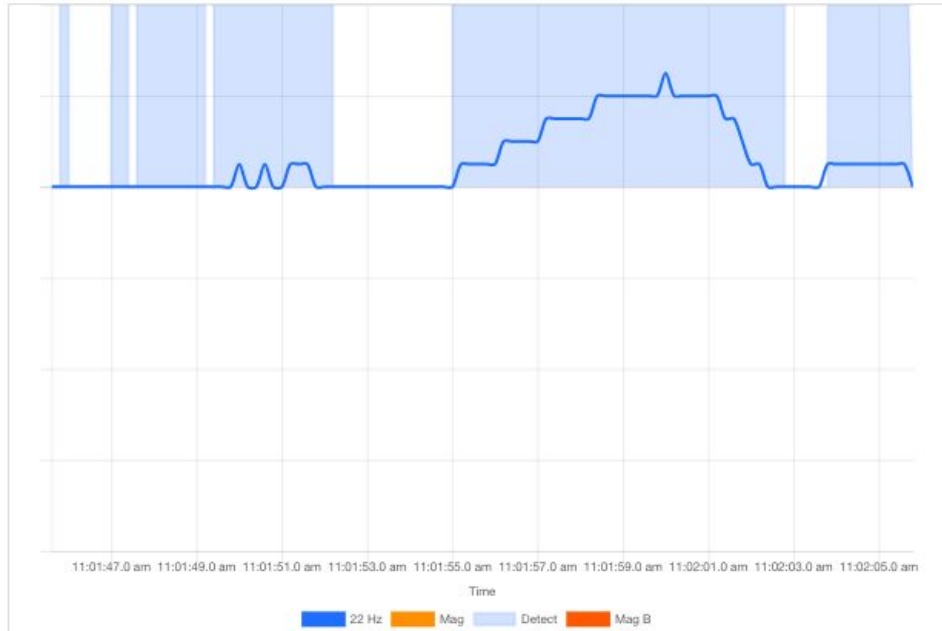

Graph Passage Message

Unit

Serial# AS-17062
Voltage 0.0 V

Location

Lat 37.942662
Long -84.225357
Accuracy 25.5 (m)

[Google Maps](#)

Detection

22 Hz Continuous Transmitter Detect

Signal Start Time

UTC Nov. 6, 2019 16:01:45.700
Local at Nov. 6, 2019 11:01:45.700
Site (-05:00)

Note: Time on graph is your computer's current timezone.